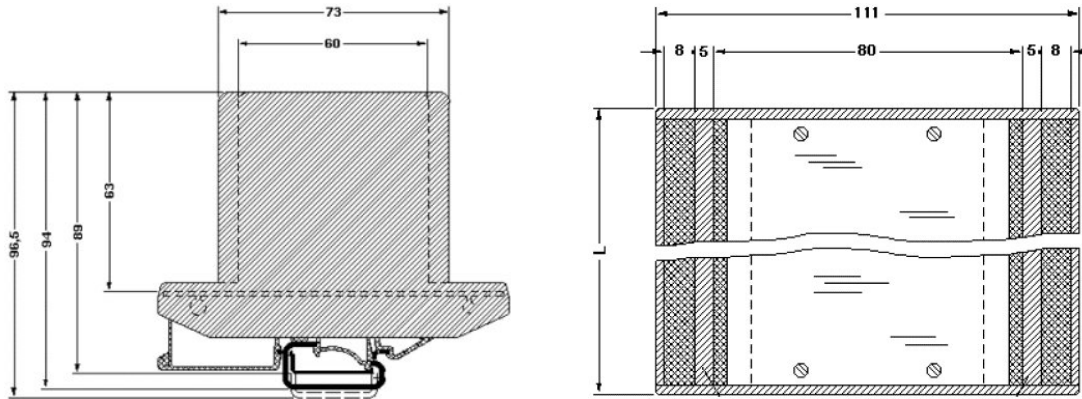

Drawings

Dimensioned drawing