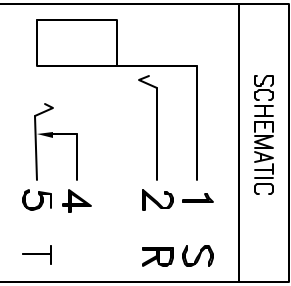

HOLE LAYOUT  
(TOP VIEW)

**SPECIFICATIONS:**  
 RATING: 12V DC @ 1A  
 CONTACT RESISTANCE:  
 30 MOHMS MAX  
 INSULATION RESISTANCE:  
 100 MOHMS MIN @ 500V DC  
 WITHSTAND VOLTAGE:  
 500V AC FOR 1 MINUTE  
 LIFE: 5,000 CYCLES

DRAWN BY: APPROVED BY: SCALE: 3X