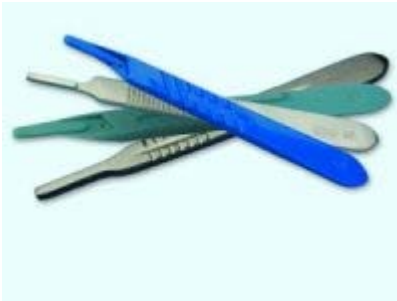

[Find A Distributor](#)

[Find A Sales Rep](#)

Tuesday, January 27th, 2009

Come and see Aven at MDM West, February 10-12, 2009 at the Anah

Technik Scalpel #32 Plastic Handle

\$4.47

For use with blade #23.

[larger image](#)