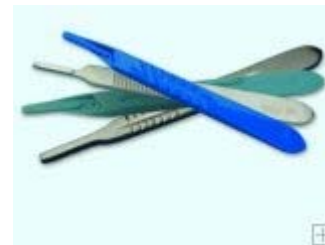

Wednesday, January 21st, 2009

Come and see Aven at MDM West, February 10-12, 2009 at the Ana

Phillips Screwdriver, #1 x 100mm **\$2.58**

[larger image](#)

Black Tip. AISI 8660 Chrome-Molybdenum Vanadium steel with satin finish. Duplex Component handle designed for rapid rotation, greater comfort, and control. Fast turning swivel caps. Imprinted sizes on handle for easy selection.

Model: 13915
Shipping Weight: 0.01lbs

Add to Cart:

[Add to Cart](#)

Customers who bought this product also purchased...

[Aven Ergo 5" Chain Nose Pliers,
Serrated](#)

[Technik #23 Scalpel Blade, 2-pc
tube](#)

[Technik Scalpel #31 Handle S.S.](#)

[4 1/2" Micro Scissors, 1/2" Blade Length, Straight](#)

[No. 2 Blade 5 pk tube](#)

[Technik Scalpel #33 Handle S.S.](#)