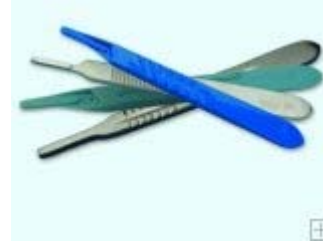

Wednesday, January 21st, 2009

Come and see Aven at MDM West, February 10-12, 2009 at the Ana

Phillips Screwdriver, #1 x 100mm **\$2.58**

[larger image](#)

Black Tip. AISI 8660 Chrome-Molybdenum Vanadium steel with satin finish. Duplex Component handle designed for rapid rotation, greater comfort, and control. Fast turning swivel caps. Imprinted sizes on handle for easy selection.

Model: 13915
Shipping Weight: 0.01lbs

Add to Cart:

[Add to Cart](#)

Customers who bought this product also purchased...

[Aven Ergo 5" Chain Nose Pliers,
Serrated](#)

[Technik #23 Scalpel Blade, 2-pc
tube](#)

[Technik Scalpel #31 Handle S.S.](#)

[4 1/2" Micro Scissors, 1/2" Blade Length, Straight](#)

[No. 2 Blade 5 pk tube](#)

[Technik Scalpel #33 Handle S.S.](#)